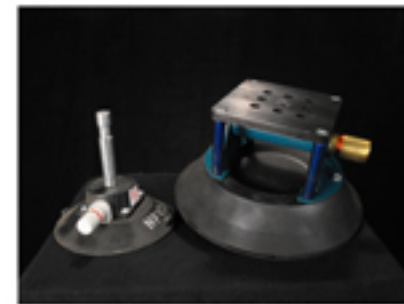

2 x AutoPoles Extensions
2 x Pipe Connectors
2 x Goal Posts