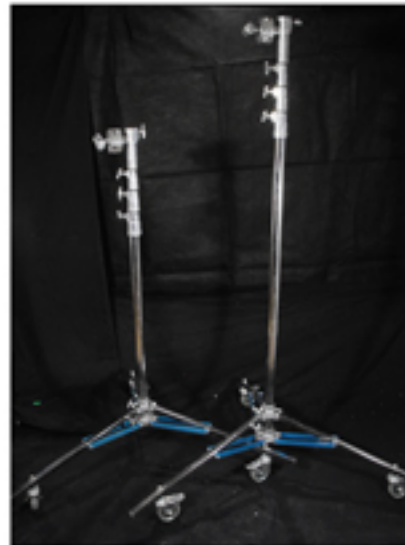

ROLLERS

6 x Hi Roller
2 x Med Roller
4 x Hi-Hi Roller